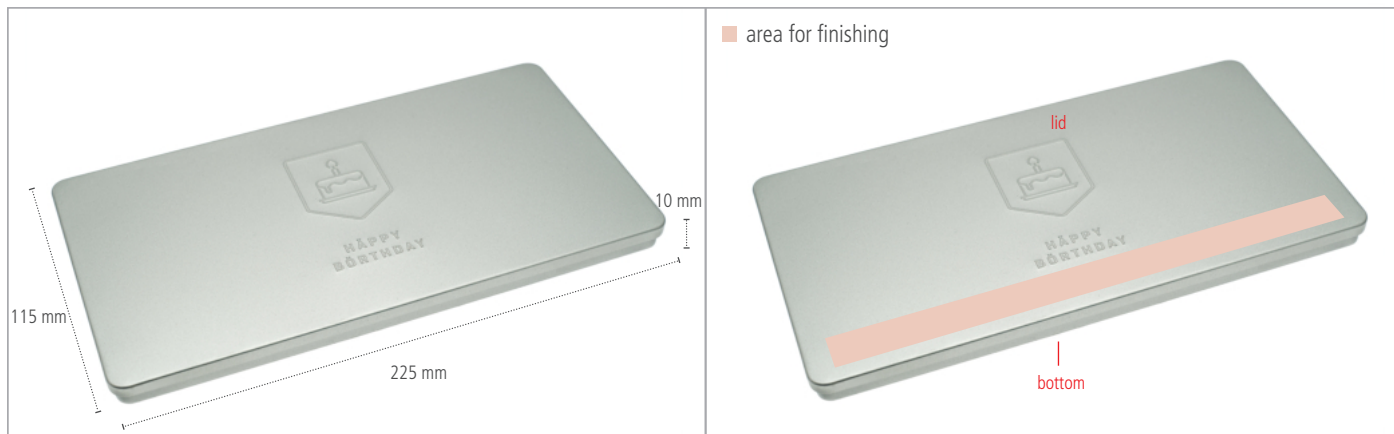

Box2Bon Letter Häppy Börtthday[B2BL1]-Product Data Sheet

BOX2BON

Voucher box

Box2Bon Letter Häppy Börtthday - Dimensions

Areas for Finishing

Box2Bon Letter Häppy Börtthday - Detailed Views

Box2Bon Letter Häppy Börtthday - Key Facts

Description	DIN Long sized tinbox with hinge cover and with velvet-covered tray in the size of credit cards incl. embossing "Häppy Börtthday" on the lid. Embossing text only in german available.									
Article Number	B2BL1									
Dimensions	225 mm x 115 mm x 10 mm									
Pcs. per packing unit	50 Pieces									
Finishing *	Sticker		Digital Printing		1C - Printing		Laser Engraving		Stamping	
Lid	✘		✘		✔		✔		✘	
Body	✘		✘		✘		✘		✘	
Buttom	✘		✘		✔		✔		✘	

✘ for this tin type not available

✔ for this tin type available

* The print-technological feasibility only can be evaluated after the exact verification of layout and design.

Special Productions

Full-face offset prints, extra viewing windows, adaptions for height and hinges or other specific technical changes of the tin can be realized according a special production, normally from 2000 pieces minimum quantity. Please keep in mind making individual offers and arrangements for delivery.