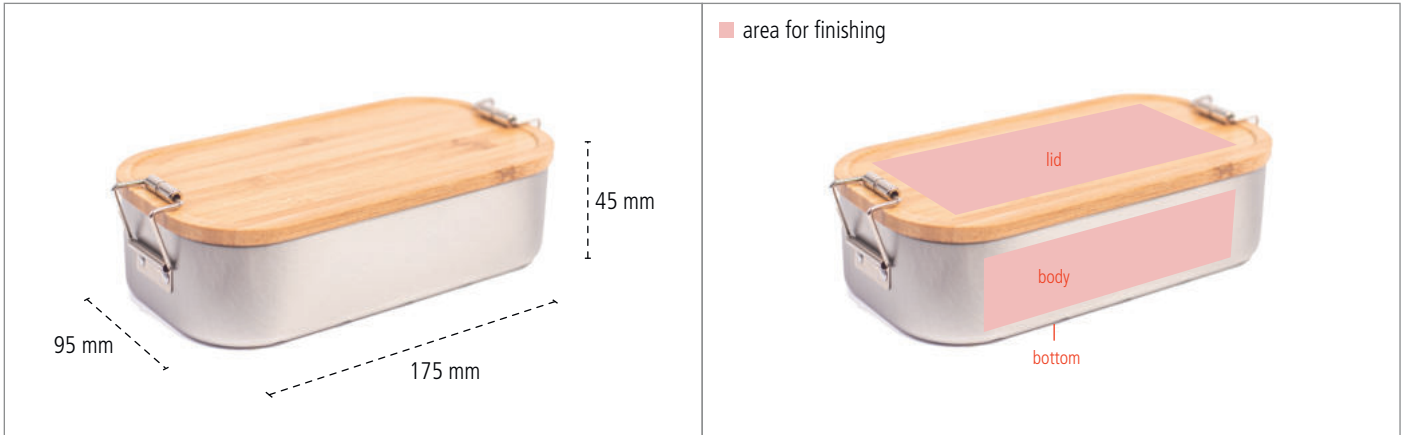

CameleonPack Classic Junglesnack - Dimensions

Areas for Finishing