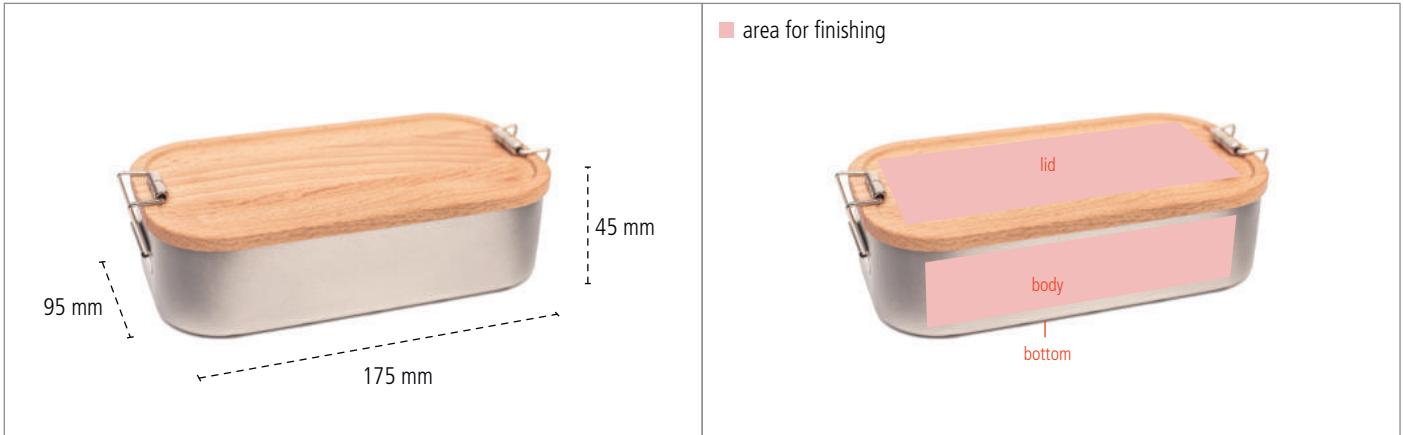

CameleonPack Classic Waldsnack [LB BU 05] Product Data Sheet

CameleonPack Classic Waldsnack - Dimensions

Areas for Finishing

CameleonPack Classic Waldsnack - Detailed Views

CameleonPack Classic Waldsnack - Key Facts

Description	Functional and stylish Lunchbox for all occasions! The special beech-wood lid can also be used as a cutting board. Closure with hinges, shiny silver finished and food save varnished.									
Article Number	LB BU 05									
Dimensions	175 mm x 95 mm x 45 mm							Volume	700 ml	
Pcs. per packing unit	30 Pieces									
Finishing *	Sticker		Digital Printing		1CPrinting		Laser Engraving		Stamp/Brand stamp	
Lid	✗		✗		✗		✓		✗	on demand
Body	✗		✗		✗		✓		✗	
Bottom	✗		✗		✗		✗		✗	

✗ for this tin type not available

✓ for this tin type available

* The print-technological feasibility only can be evaluated after the exact verification of layout and design.

Special Productions

Full-face offset prints, extra viewing windows, adaptations for height and hinges or other specific technical changes of the tin can be realized according to a special production, normally from 2000 pieces minimum quantity. Please keep in mind making individual offers and arrangements for delivery.