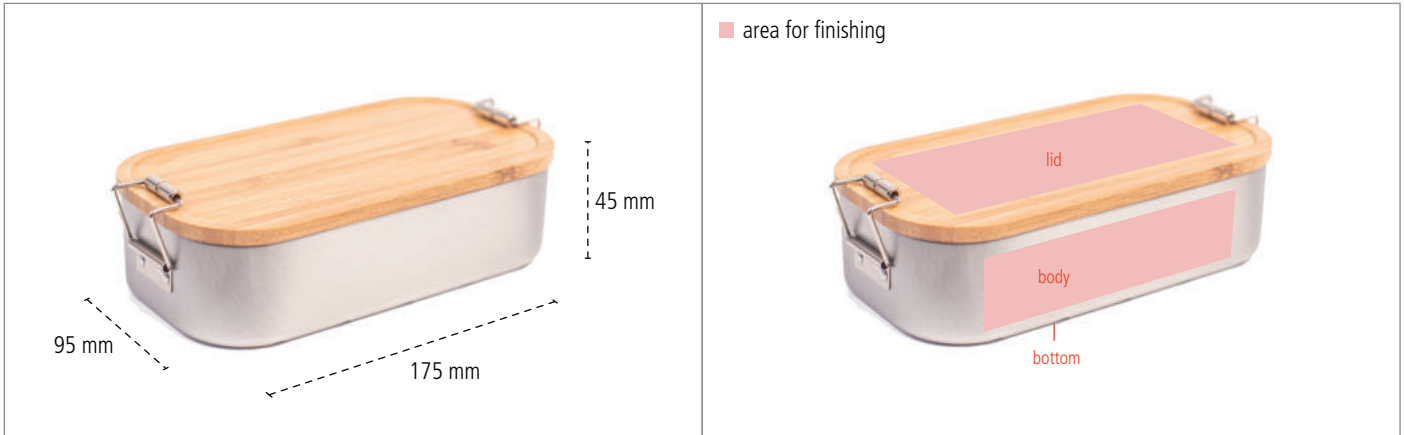

CameleonPack Classic Junglesnack [LB BA 05]

Product Data Sheet

CameleonPack Classic Junglesnack - Dimensions

Areas for Finishing

CameleonPack Classic Junglesnack - Detailed Views

CameleonPack Classic Junglesnack - Key Facts

Description	Functional and attractive Lunchbox for all occasions! The special bamboo lid can also be used as a cutting board. Shiny silver finished and food save varnished.									
Article Number	LB BA 05									
Dimensions	175 mm x 95 mm x 45 mm							Volume	750 ml	
Pcs. per packing unit	30 Pieces									
Finishing *	Sticker		Digital Printing		1CPrinting		Laser Engraving		Stamp/Brand stamp	
Lid	✘		✘		✘		✔		✘	on demand
Body	✘		✘		✘		✔		✘	
Bottom	✘		✘		✘		✘		✘	

✘ for this tin type not available

✔ for this tin type available

* The print-technological feasibility only can be evaluated after the exact verification of layout and design.

Special Productions

Full-face offset prints, extra viewing windows, adaptations for height and hinges or other specific technical changes of the tin can be realized according to a special production, normally from 2000 pieces minimum quantity. Please keep in mind making individual offers and arrangements for delivery.