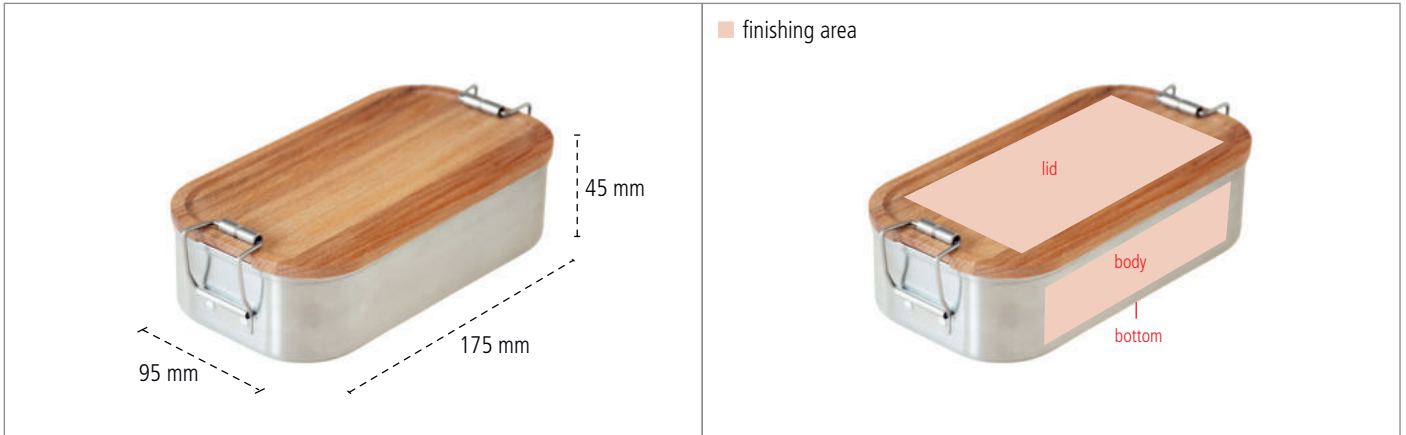

CameleonPack Click Waldsnack [CP BU C6] Product Data Sheet

CameleonPack Click Waldsnack - Dimensions

Areas for Finishing

CameleonPack Click Waldsnack - Detailed Views

CameleonPack Click Waldsnack - Key Facts

Description	Functional and attractive Lunchbox made of brushed stainless steel for all occasions! The special lid made of beech wood can also be used as a cutting board. The entire box is food-safe varnished and the body is dishwasher safe.									
Article Number	CP BU C6									
Dimensions	175 mm x 95 mm x 45 mm							Volume	700 ml	
Pcs. per packing unit	30 Pieces									
Finishing *	Sticker		Digital Printing		1CPrinting		Laser Engraving		Stamp/Brand stamp	
Lid	✗		✗		✗		✓		✗	on demand
Body	✗		✗		✗		✓		✗	
Bottom	✗		✗		✗		✗		✗	

✗ for this tin type not available

✓ for this tin type available

* The print-technological feasibility only can be evaluated after the exact verification of layout and design.

Special Productions

Full-face offset prints, extra viewing windows, adaptations for height and hinges or other specific technical changes of the tin can be realized according to a special production, normally from 2000 pieces minimum quantity. Please keep in mind making individual offers and arrangements for delivery.