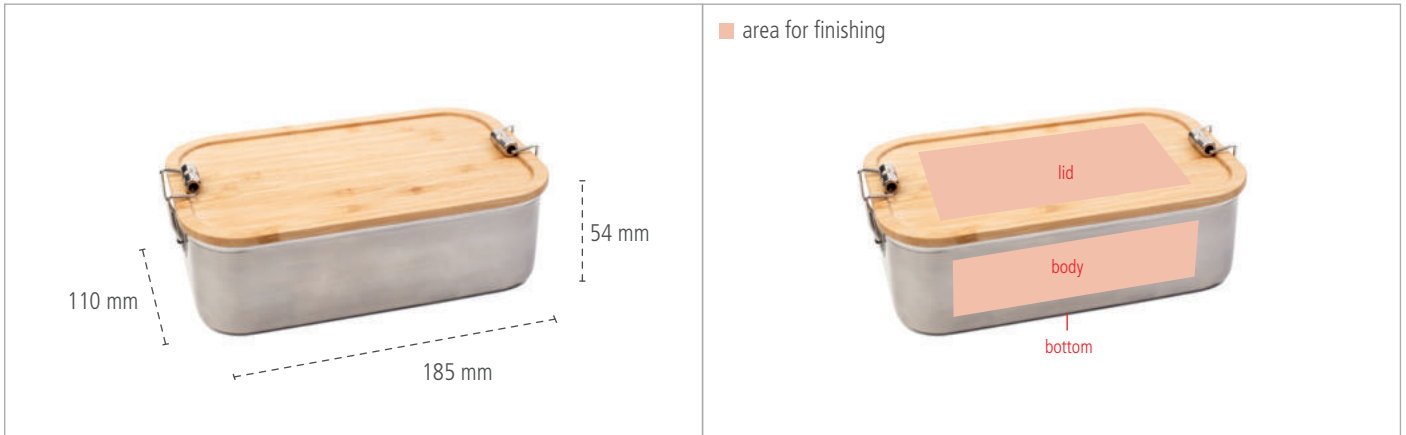

CameleonPack Safe Junglepicknick [CP SA 10] Product Data Sheet

CameleonPack[®]
Safe
STAINLESS STEEL

CameleonPack Safe Junglepicknick - Dimensions

Areas for Finishing

CameleonPack Safe Junglepicknick - Detailed Views

CameleonPack Safe Junglepicknick - Key Facts

Description	Attractive lunchbox made of brushed stainless steel with bamboo lid, food safe varnished and dishwasher safe. Hinges on both sides ensure a secure hold of the lid. The matching sealing ring in the lid makes the lunch box leak-proof.									
Article Number	CP SA 10									
Dimensions	185 mm x 110 mm x 54 mm									
Pcs. per packing unit	20 Pieces									
Finishing *	Sticker		Digital Printing		1C Printing		Laser Engraving		Stamp/Brand stamp	
Lid	✗		✓		✗		✓		✗	on demand
Body	✗		✗		✗		✓		✗	
Bottom	✗		✗		✗		✗	on demand	✗	

✗ for this tin type not available

✓ for this tin type available

* The print-technological feasibility only can be evaluated after the exact verification of layout and design.

Special Productions

Full-face offset prints, extra viewing windows, adaptations for height and hinges or other specific technical changes of the tin can be realized according to a special production, normally from 2000 pieces minimum quantity. Please keep in mind making individual offers and arrangements for delivery.