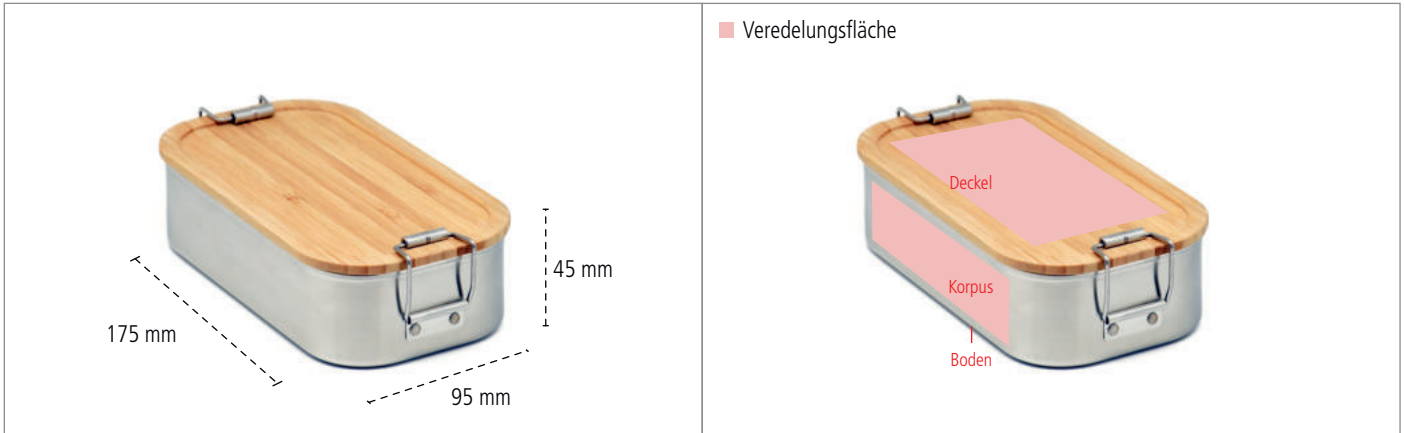

CameleonPack Click Junglesnack [CP BA C5] Product Data Sheet

STAINLESS STEEL

CameleonPack Click Junglesnack - Dimensions

Areas for Finishing

CameleonPack Click Junglesnack - Detailed Views

CameleonPack Click Junglesnack - Key Facts

Description	Functional and attractive Lunchbox made of brushed stainless steel for all occasions! The special bamboo lid can also be used as a cutting board. The entire box is food-safe varnished and the body is dishwasher safe.									
Article Number	CP BA C5									
Dimensions	175 mm x 95 mm x 45 mm							Volume	750 ml	
Pcs. per packing unit	30 Pieces									
Finishing *	Sticker		Digital Printing		1CPrinting		Laser Engraving		Stamp/Brand stamp	
Lid	✘		✘		✘		✔		✘	on demand
Body	✘		✘		✘		✔		✘	
Bottom	✘		✘		✘		✘		✘	

✘ for this tin type not available

✔ for this tin type available

* The print-technological feasibility only can be evaluated after the exact verification of layout and design.

Special Productions

Full-face offset prints, extra viewing windows, adaptations for height and hinges or other specific technical changes of the tin can be realized according to a special production, normally from 2000 pieces minimum quantity. Please keep in mind making individual offers and arrangements for delivery.