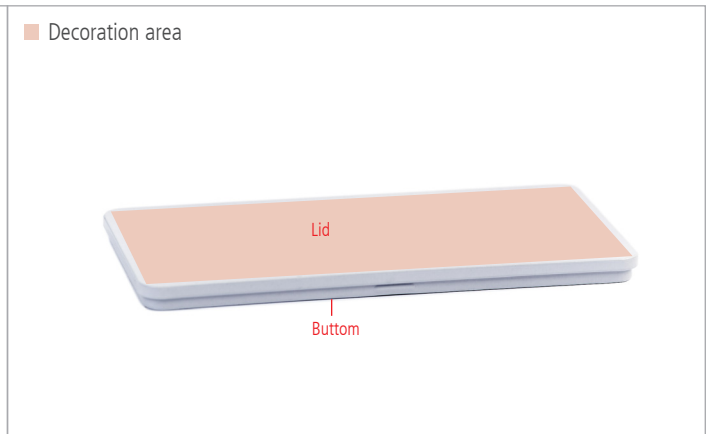

Chocolate Tin, white [CO 010] - Product Data Sheet

Chocolate Tin, white - Dimensions

Areas for Decoration

Chocolate Tin, white - Detailed Views

Chocolate Tin, white - Key Data

Description	Tin has identical construction like chocolate tin (CO 005), but with an impressive white gloss varnish in- and outside.									
Article Number	CO 010									
Dimensions	190mm x 95mm x 10mm									
Pcs. per packing unit	100 Stück									
Decoration *	Serigraphy		Digital Printing		Pad Printing		Laser Engraving		Stamping	
Lid	✓		✓		✓		✓		✓	
Body	✗		✗		✗		✗		✗	
Bottom	✓		✓		✓		✓		✓	

✗ for this tin type not available

✓ for this tin type available

* The print-technological feasibility only can be evaluated after the exact verification of layout and design.

Special Productions

Full-face offset prints, extra viewing windows, adaptations for height and hinges or other specific technical changes of the tin can be realized according a special production, normally from 2000 pieces minimum quantity. Please keep in mind making individuell offers and arrangements for delivery.