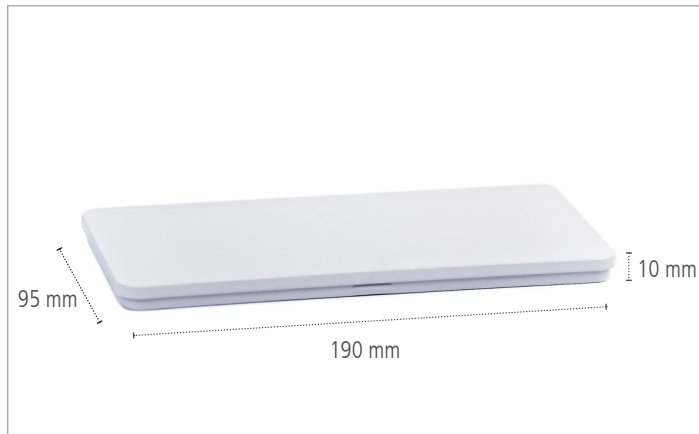

Chocolate Tin, white [CO 010] - Product Data Sheet

Chocolate Tin, white - Dimensions

Areas for Decoration

Chocolate Tin, white - Detailed Views

Chocolate Tin, white - Key Data

Description	Tin has identical construction like chocolate tin (CO 005), but with an impressive white gloss varnish in- and outside.									
Article Number	CO 010									
Dimensions	190mm x 95mm x 10mm									
Pcs. per packing unit	100 Stück									
Decoration *	Serigraphy		Digital Printing		Pad Printing		Laser Engraving		Stamping	
Lid	✓		✓		✓		✓		✓	
Body	✗		✗		✗		✗		✗	
Bottom	✓		✓		✓		✓		✓	

✗ for this tin type not available

✓ for this tin type available

* The print-technological feasibility only can be evaluated after the exact verification of layout and design.

Special Productions

Full-face offset prints, extra viewing windows, adaptations for height and hinges or other specific technical changes of the tin can be realized according a special production, normally from 2000 pieces minimum quantity. Please keep in mind making individuell offers and arrangements for delivery.